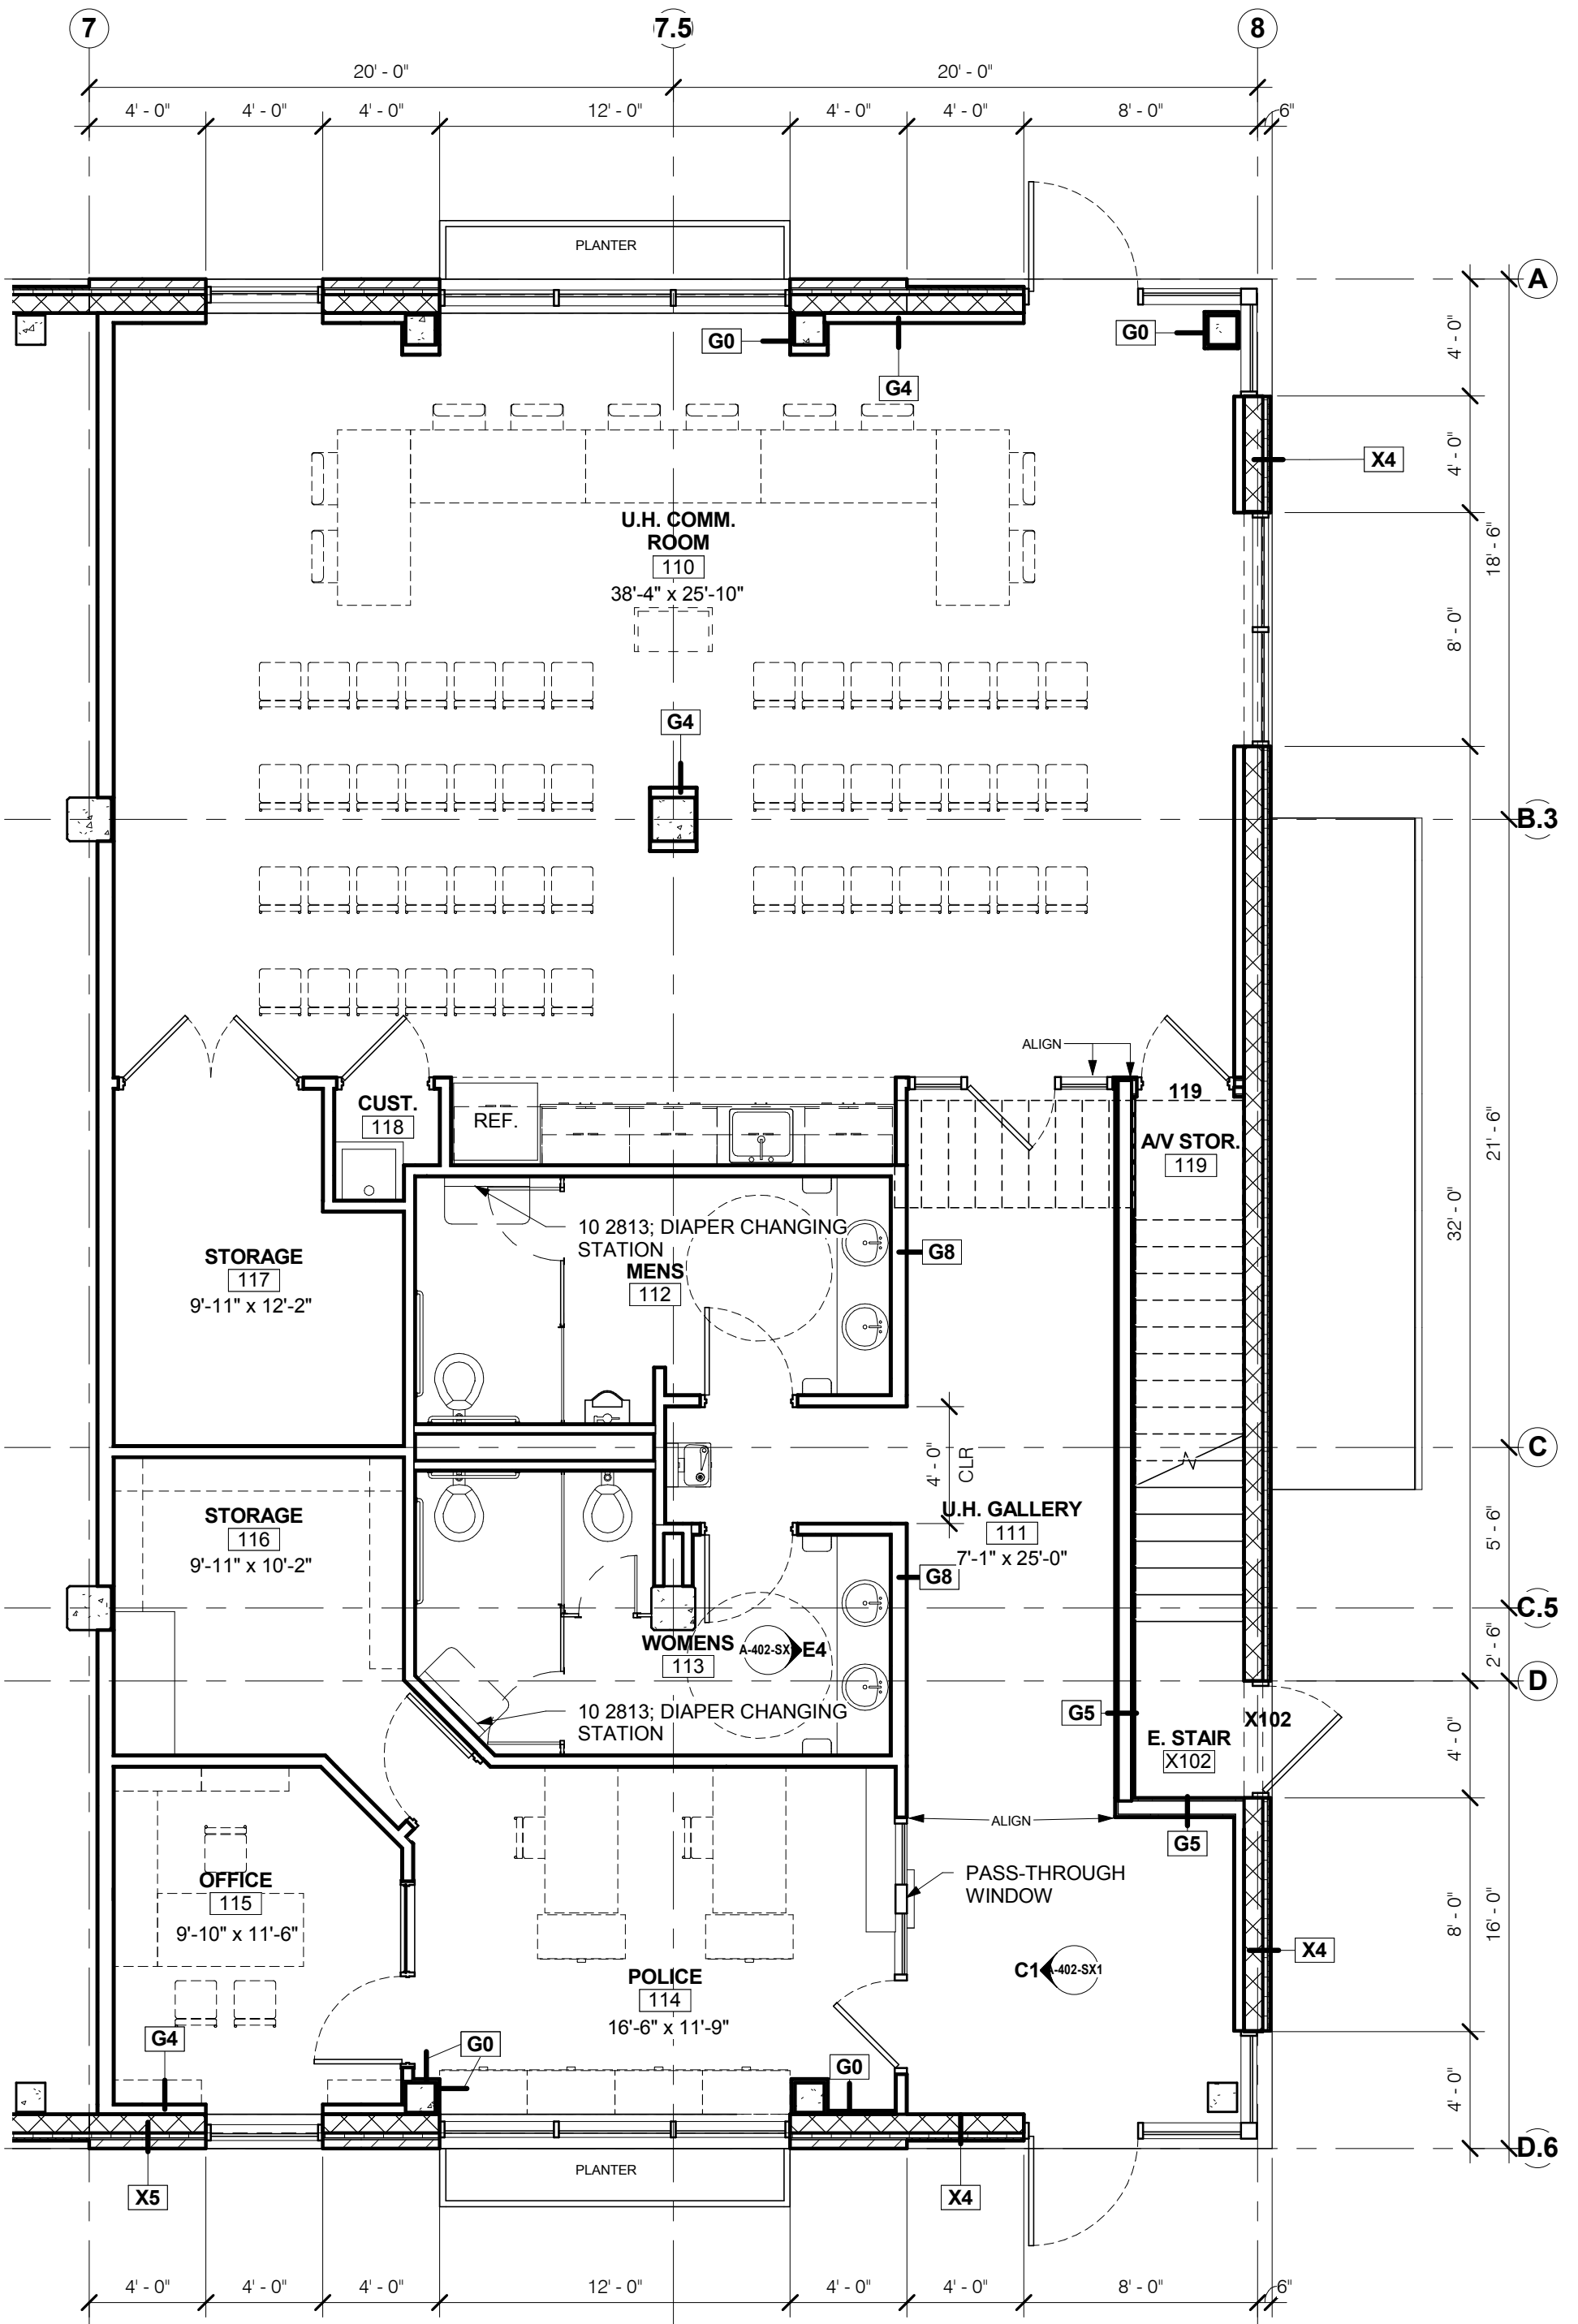

# UNIVERSITY HEIGHTS COMMUNITY SPACE - PLAN A

3/16" = 1'-0"

# UNIVERSITY HEIGHTS COMMUNITY SPACE - PLAN B

3/16" = 1'-0"