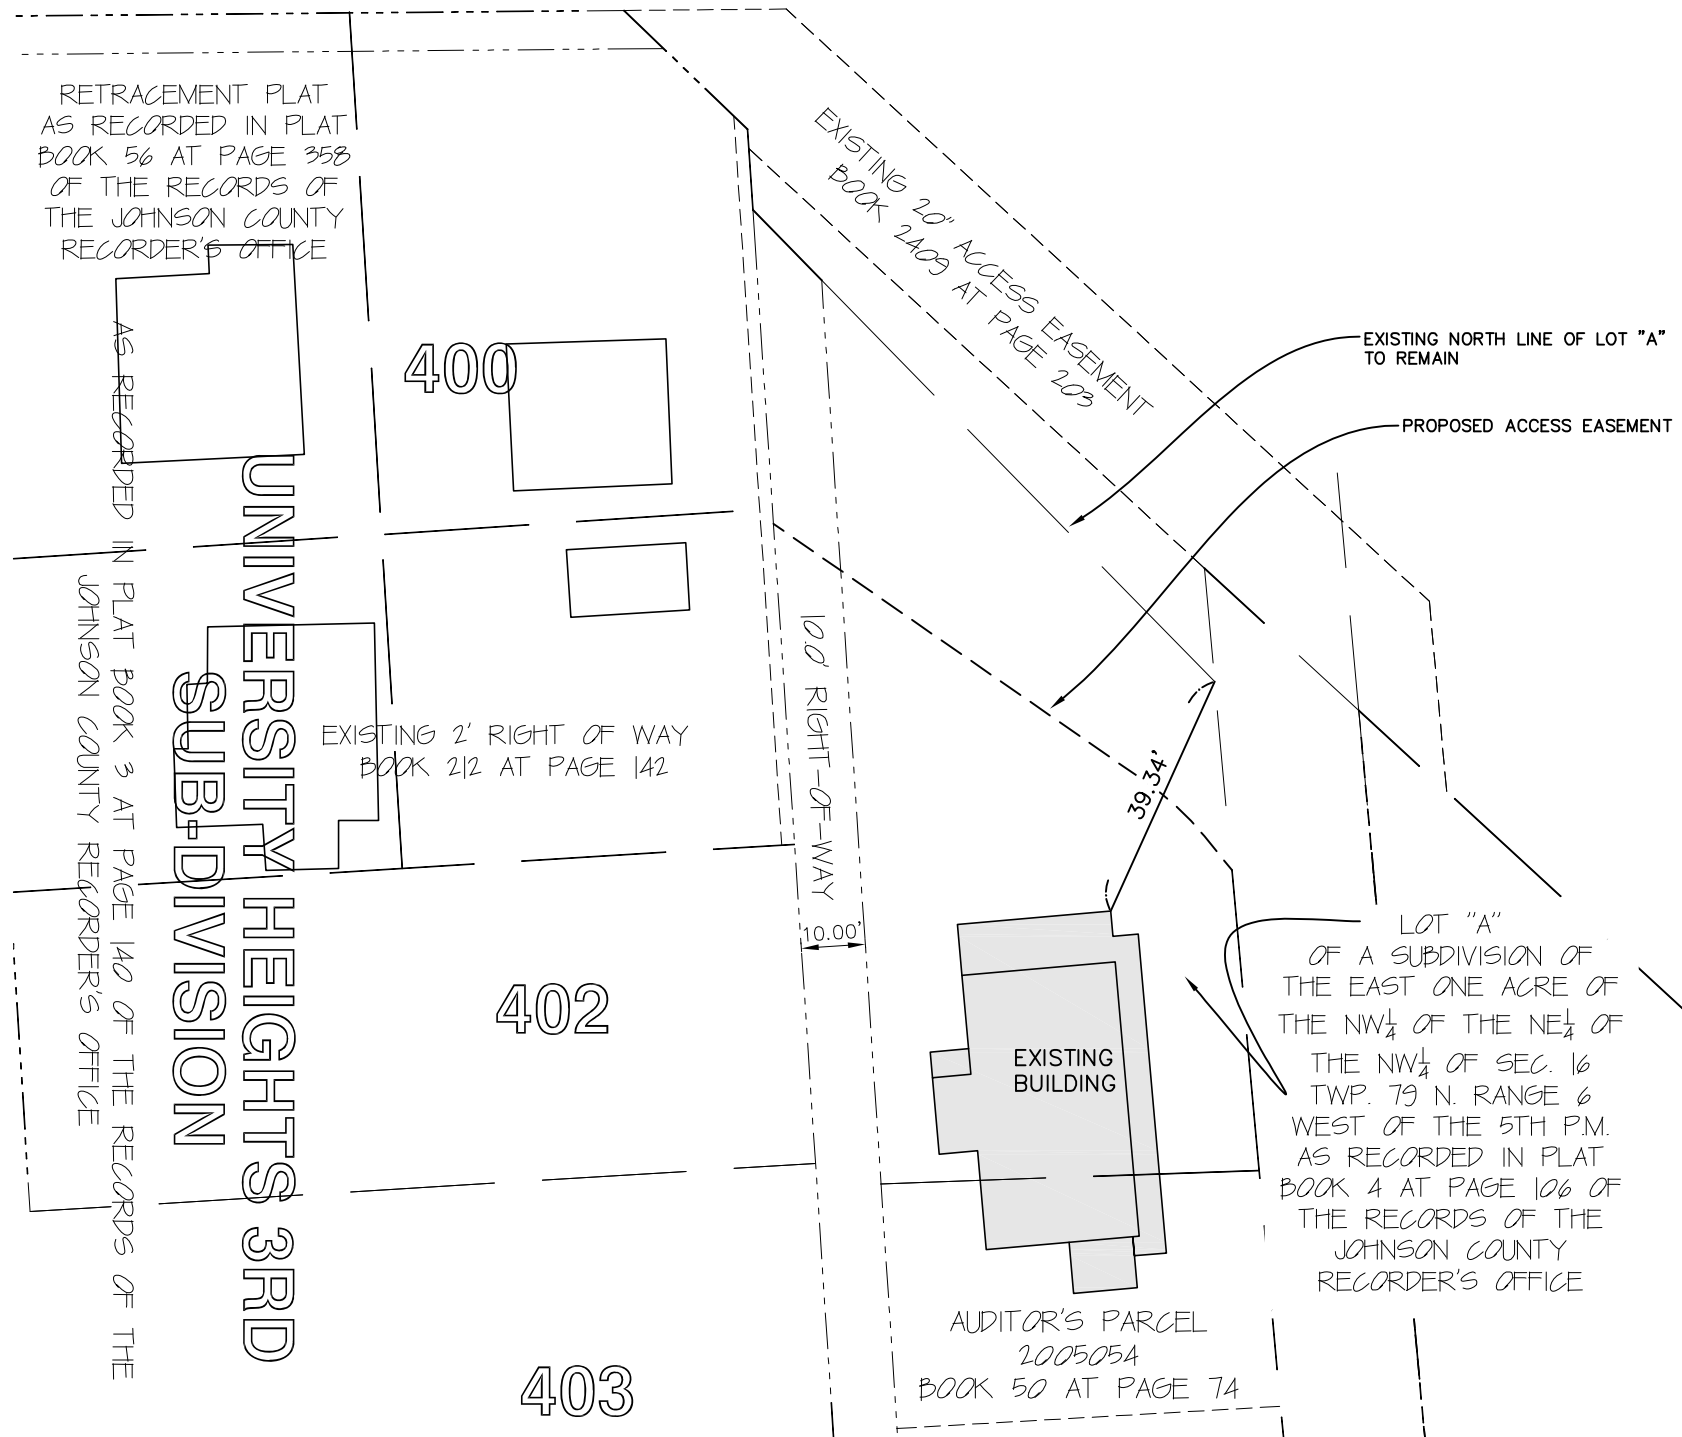

EXISTING BUILDING EXHIBIT LOT "A"

UNIVERSITY HEIGHTS, JOHNSON COUNTY, IOWA

CIVIL ENGINEERS
LAND PLANNERS
LAND SURVEYORS
LANDSCAPE ARCHITECTS
ENVIRONMENTAL SPECIALISTS

1917 S. GILBERT ST.
IOWA CITY, IOWA 52240
(319) 351-8282

www.mmsconsultants.net

Date	Revision

A PORTION OF THE NORTHEAST CORNER OF LOT "A" OF A SUBDIVISION OF THE EAST ONE ACRE OF THE NW 1/4 OF THE NE 1/4 OF THE NW 1/4 OF SECTION 16, TOWNSHIP 79 NORTH, RANGE 6 WEST OF THE 5TH PRINCIPAL MERIDIAN, UNIVERSITY HEIGHTS, JOHNSON COUNTY, IOWA.
MMS CONSULTANTS, INC.

Date:	12/15/2017		
Designed by:	BTM	Field Book No:	1179
Drawn by:	CAK	Scale:	1"=30'
Checked by:	GDM	Sheet No:	1
Project No:	IC 0986-057	of:	1