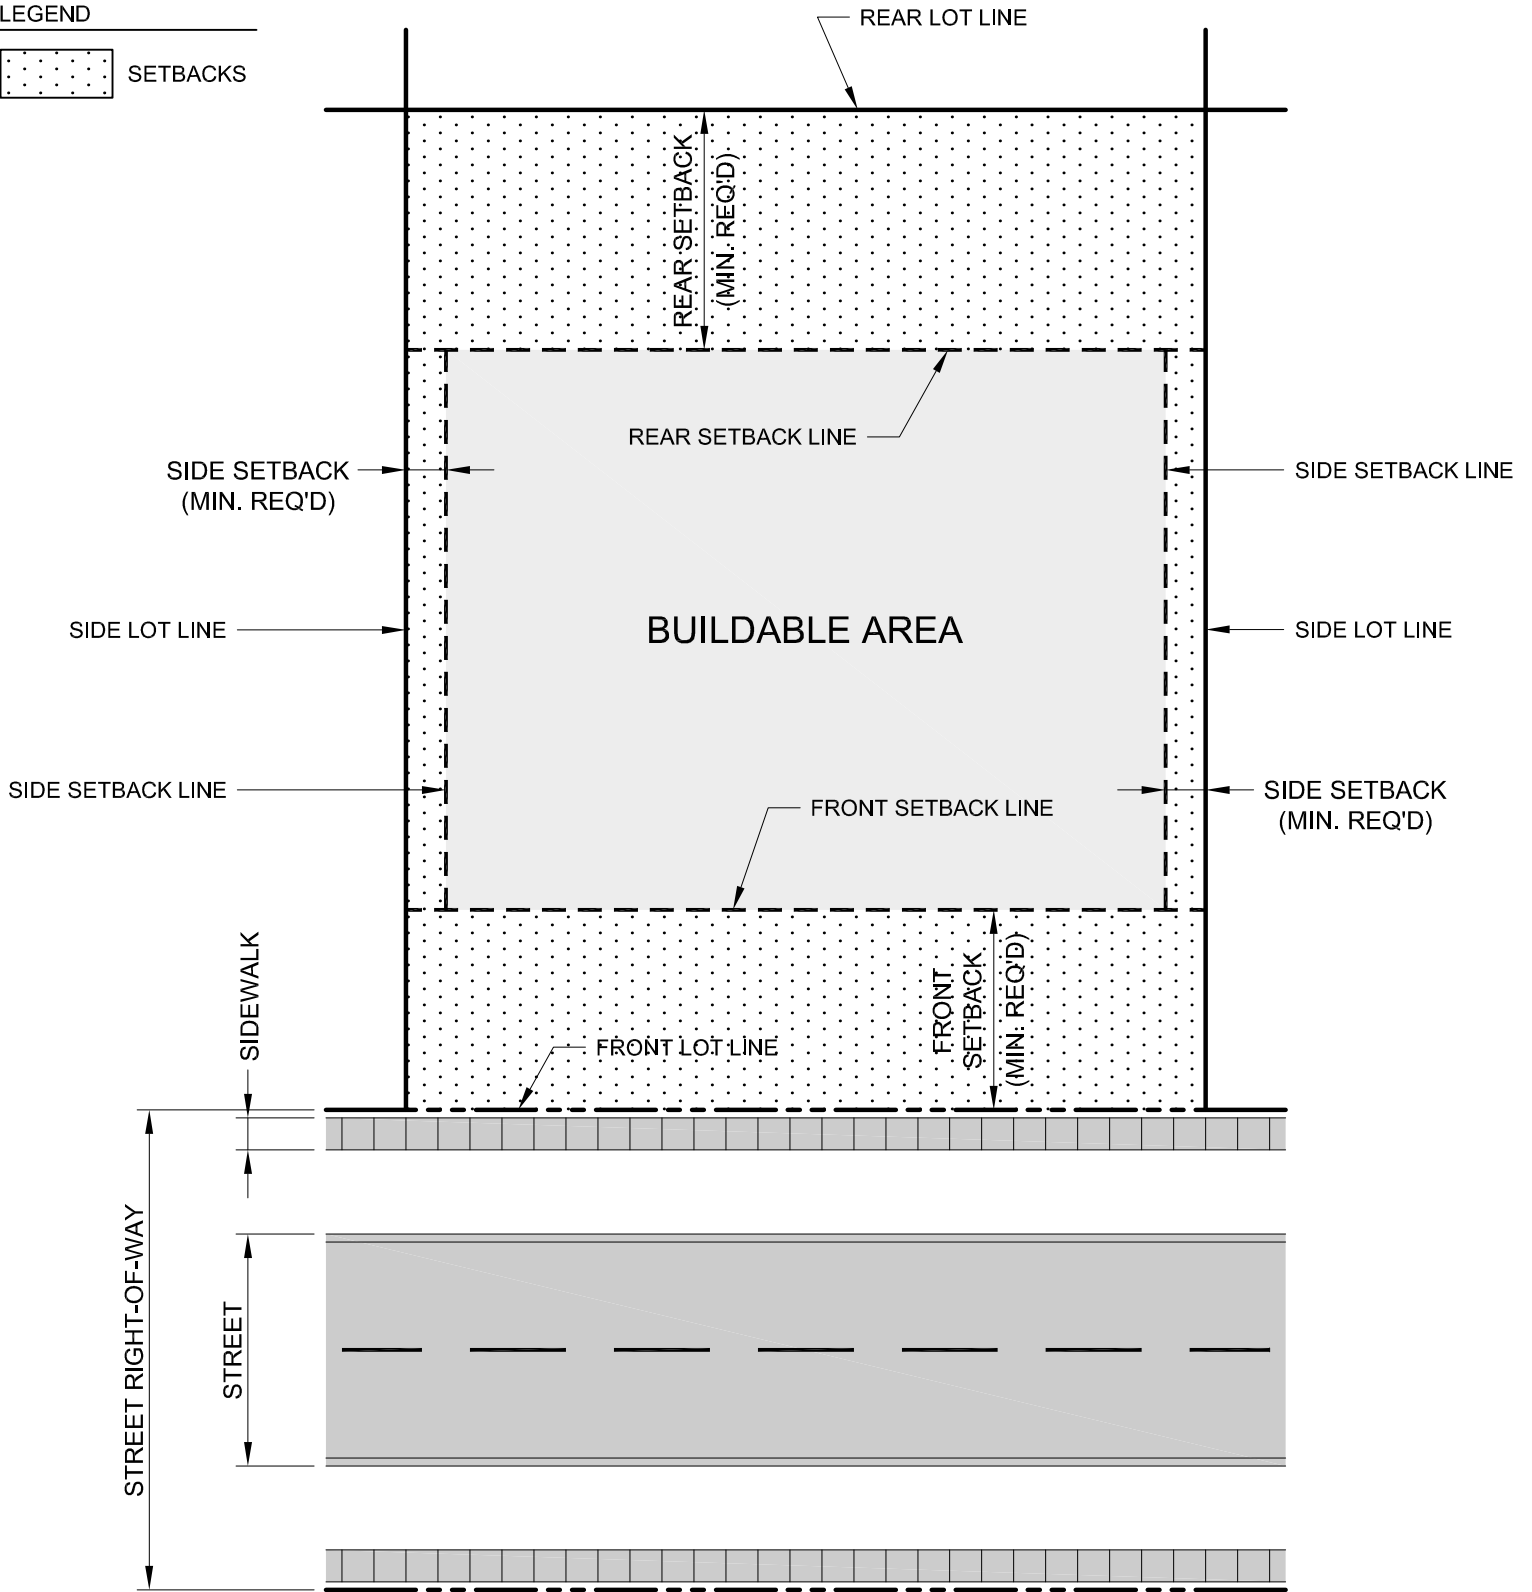

# DRAFT UNIVERSITY HEIGHTS, IOWA TYPICAL PROPERTY LAYOUT

## LEGEND

 SETBACKS

# DRAFT UNIVERSITY HEIGHTS, IOWA TYPICAL R-1 SINGLE FAMILY RESIDENTIAL

## LEGEND

YARD AREAS

MINIMUM REQUIRED  
YARD / SETBACK AREAS