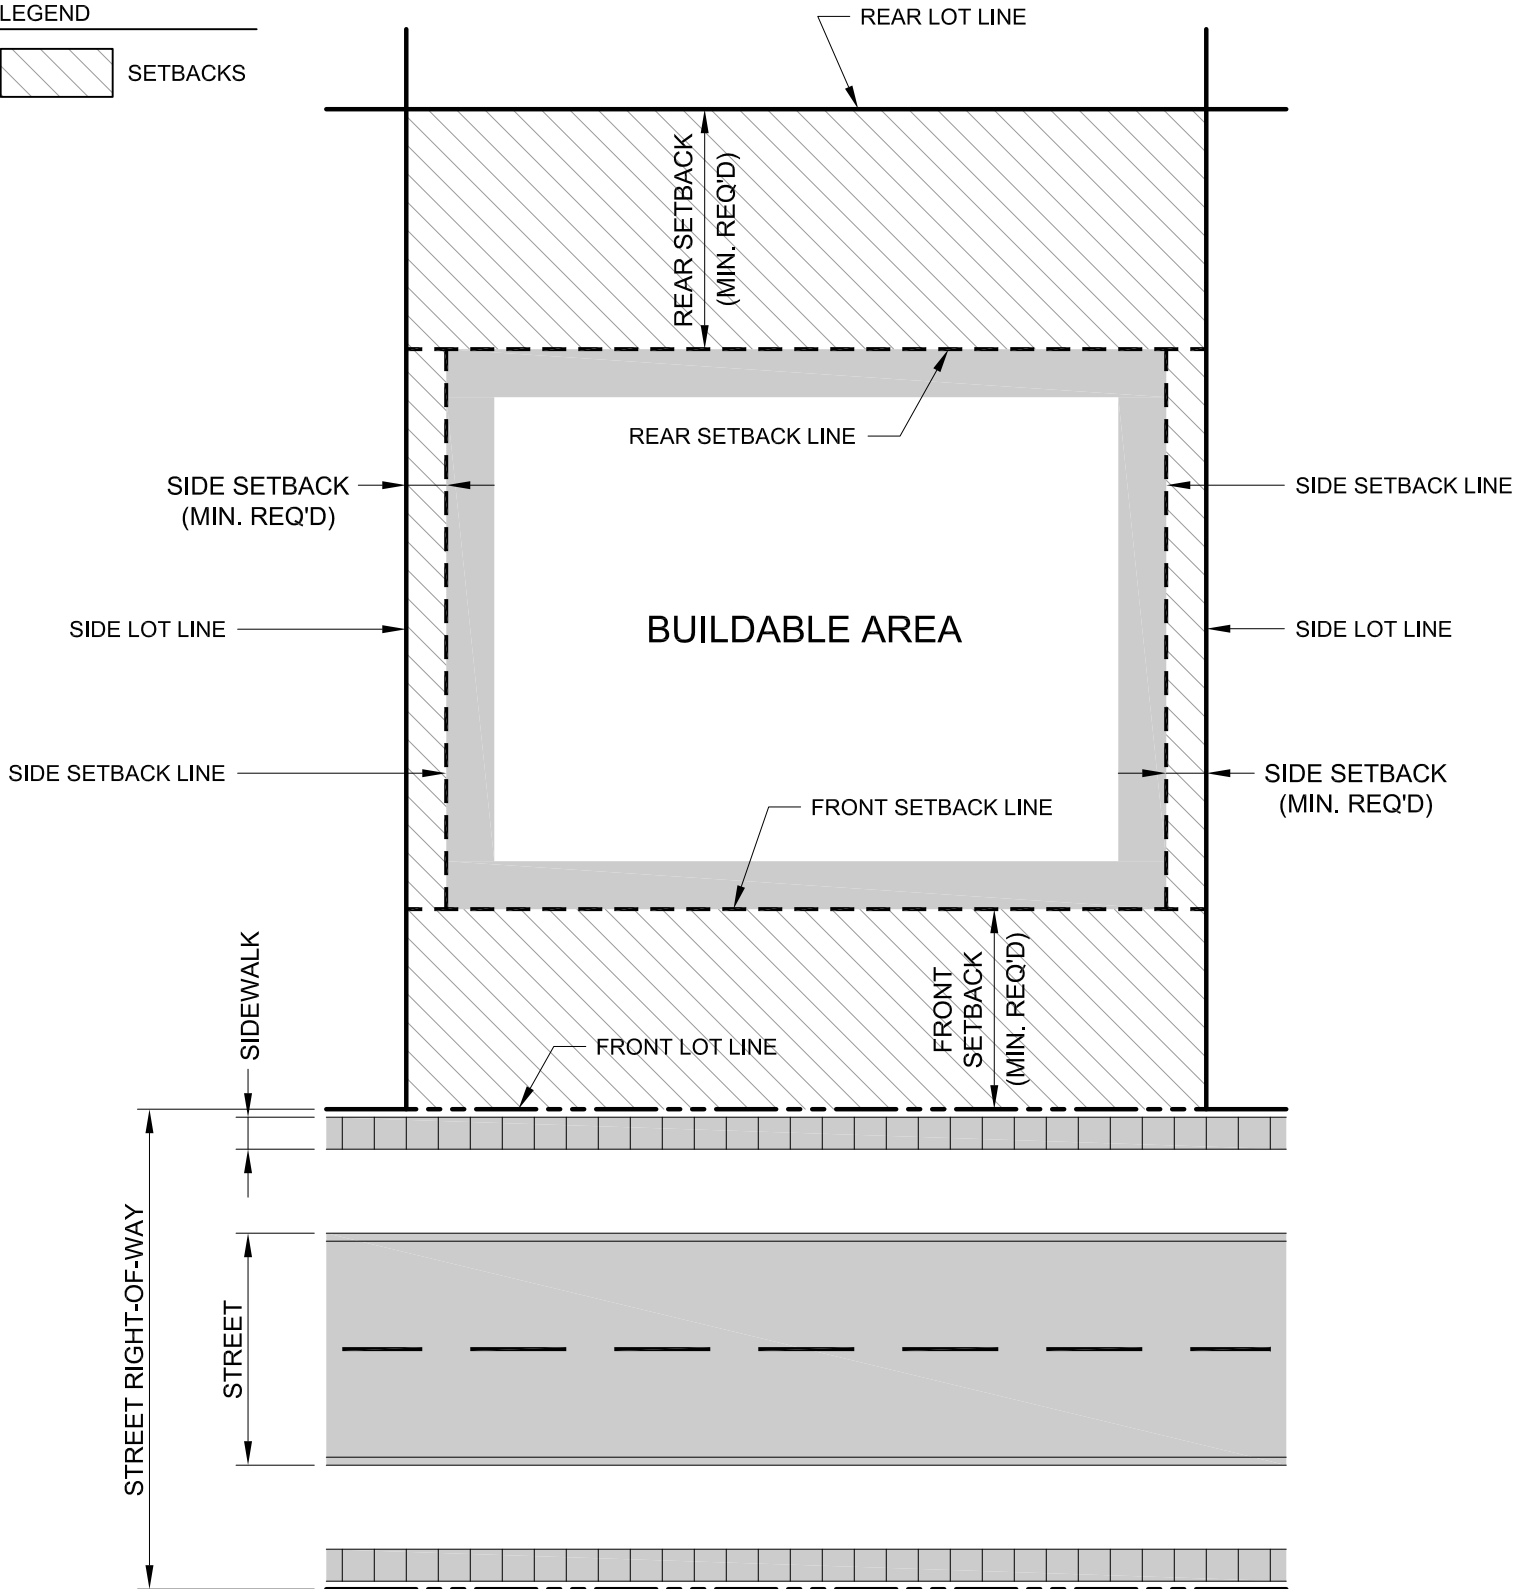

DRAFT UNIVERSITY HEIGHTS, IOWA TYPICAL PROPERTY LAYOUT

LEGEND

DRAFT UNIVERSITY HEIGHTS, IOWA TYPICAL R-1 SINGLE FAMILY RESIDENTIAL

LEGEND