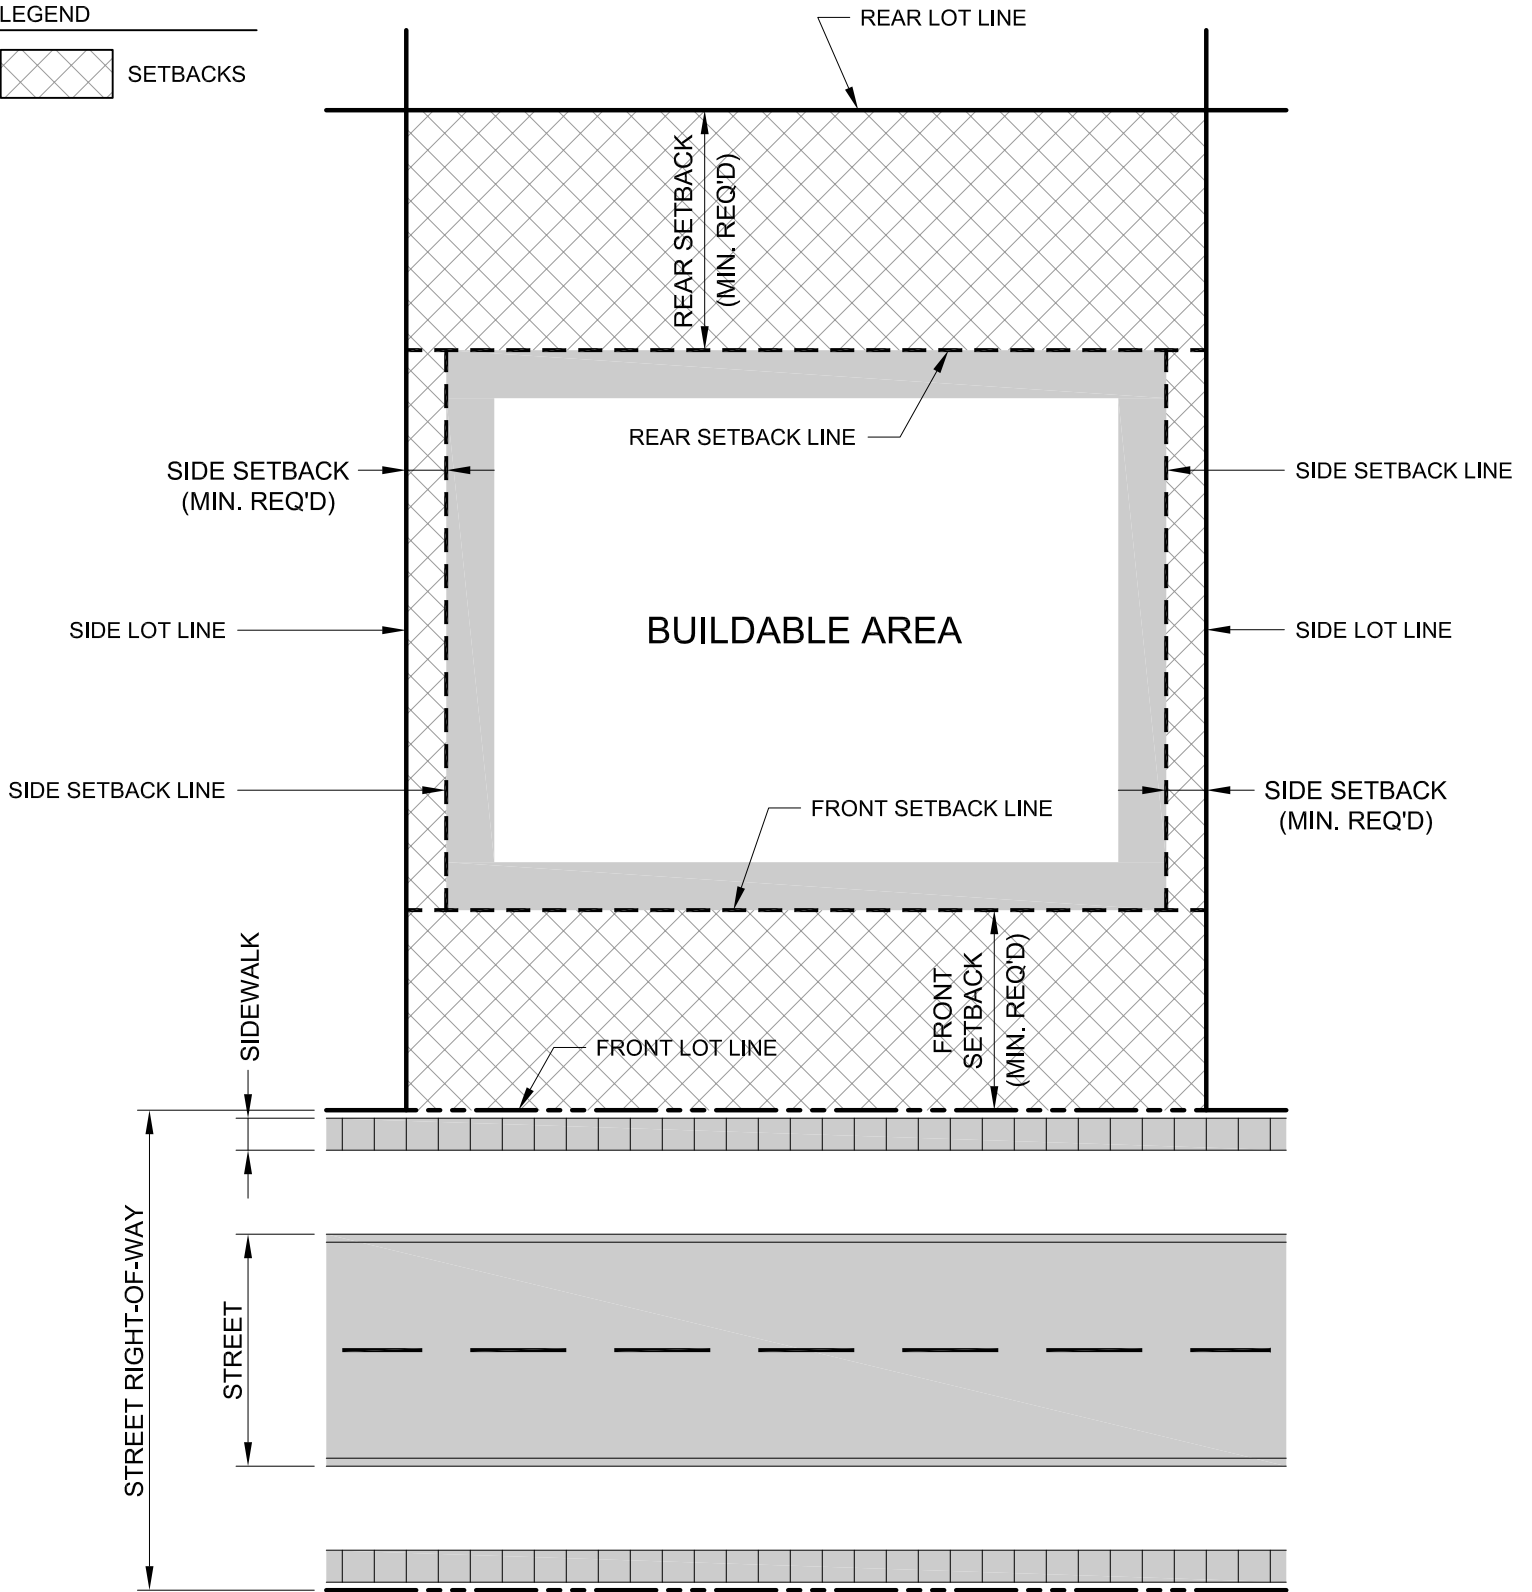

DRAFT UNIVERSITY HEIGHTS, IOWA TYPICAL PROPERTY LAYOUT

LEGEND

UNIVERSITY HEIGHTS, IOWA TYPICAL R-1 SINGLE FAMILY RESIDENTIAL

LEGEND

YARD AREAS

MINIMUM REQUIRED
YARD / SETBACK AREAS